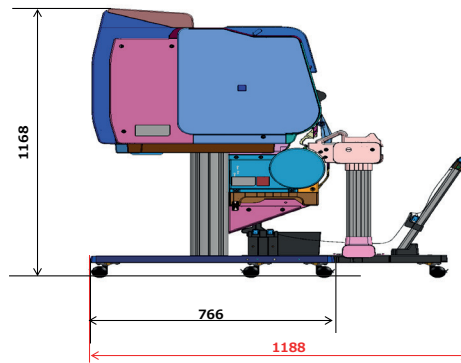

Canon

DIMENSIONS & WEIGHT

imagePROGRAF TX-4200

Main Unit + Roll Unit + Stand + Stacker

Main Unit + Roll Unit + Stand + Basket

Dimensions in mm

Max. Dimensions with Stacker (W×D): 1,548 × 1,188 mm
Max. Dimensions with Basket (W×D): 1,548 × 1,434 mm

Weight	kg
Main Unit + Stand + Basket:	112
Main Unit + Roll Unit + Stand + Basket:	12
Main Unit + Roll Unit + Stand + Stacker:	144
Roll Unit:	20

imagePROGRAF