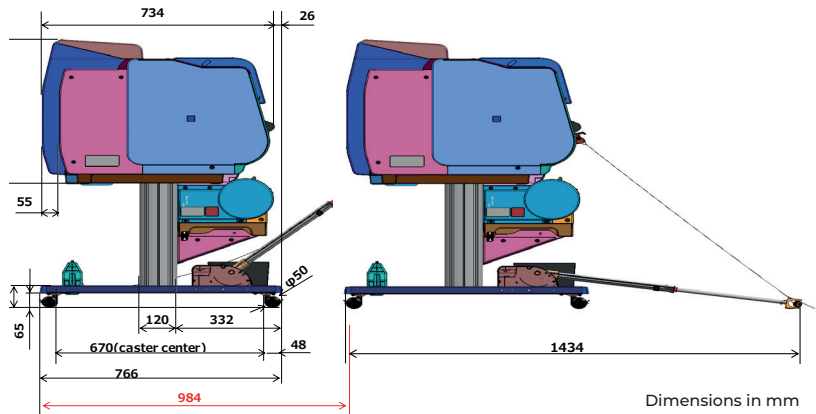

Canon

DIMENSIONS & WEIGHT

imagePROGRAF TX-4200

Main Unit + Roll Unit + Stand + Stacker

Main Unit + Roll Unit + Stand + Basket

Dimensions in mm

Max. Dimensions with Stacker (W×D): 1,548 × 1,188 mm
Max. Dimensions with Basket (W×D): 1,548 × 1,434 mm

Weight	kg
Main Unit + Stand + Basket:	112
Main Unit + Roll Unit + Stand + Basket:	12
Main Unit + Roll Unit + Stand + Stacker:	144
Roll Unit:	20

imagePROGRAF