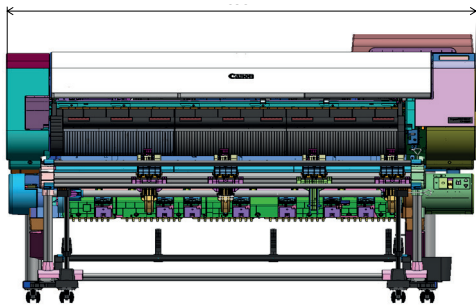

Canon

DIMENSIONS & WEIGHT

imagePROGRAF TX-4200

Main Unit + Roll Unit + Stand + Stacker

Main Unit + Roll Unit + Stand + Basket

Dimensions in mm

Max. Dimensions with Stacker (W×D): 1,548 × 1,188 mm
Max. Dimensions with Basket (W×D): 1,548 × 1,434 mm

Weight	kg
Main Unit + Stand + Basket:	112
Main Unit + Roll Unit + Stand + Basket:	12
Main Unit + Roll Unit + Stand + Stacker:	144
Roll Unit:	20

imagePROGRAF