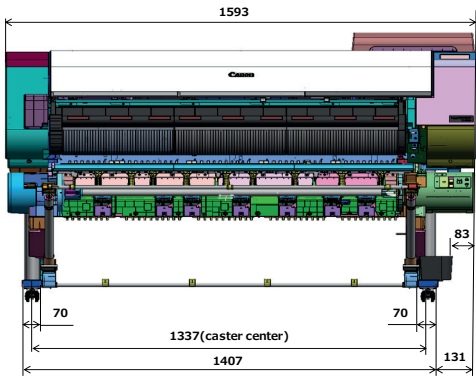

Canon

DIMENSIONS & WEIGHT

imagePROGRAF TX-4200

Main Unit + Roll Unit + Stand + Stacker

Main Unit + Roll Unit + Stand + Basket

Dimensions in mm

Max. Dimensions with Stacker (W×D): 1,548 × 1,188 mm
Max. Dimensions with Basket (W×D): 1,548 × 1,434 mm

Weight	kg
Main Unit + Stand + Basket:	112
Main Unit + Roll Unit + Stand + Basket:	12
Main Unit + Roll Unit + Stand + Stacker:	144
Roll Unit:	20

imagePROGRAF