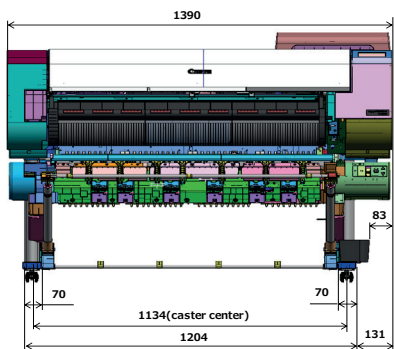

# DIMENSIONS & WEIGHT

imagePROGRAF TX-3200

## Main Unit + Roll Unit + Stand + Stacker

## Main Unit + Roll Unit + Stand + Basket

Dimensions in mm

**Max. Dimensions with Stacker(W×D): 1,390 × 1,188 mm**  
**Max. Dimensions with Basket (W×D): 1,390 × 1,434 mm**

Weight	kg
Main Unit + Stand + Basket:	103
Main Unit + Roll Unit + Stand + Basket:	122
Main Unit + Roll Unit + Stand + Stacker:	134
Roll Unit:	19