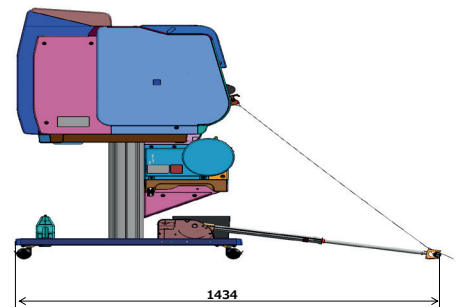

# DIMENSIONS & WEIGHT

imagePROGRAF TX-3200

## Main Unit + Roll Unit + Stand + Stacker

## Main Unit + Roll Unit + Stand + Basket

Dimensions in mm

**Max. Dimensions with Stacker(W×D): 1,390 × 1,188 mm**  
**Max. Dimensions with Basket (W×D): 1,390 × 1,434 mm**

Weight	kg
Main Unit + Stand + Basket:	103
Main Unit + Roll Unit + Stand + Basket:	122
Main Unit + Roll Unit + Stand + Stacker:	134
Roll Unit:	19