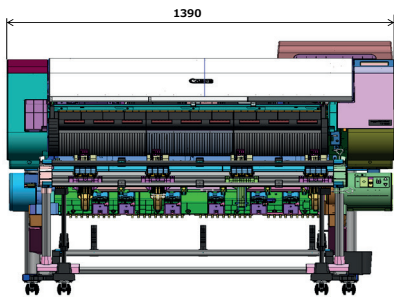

# DIMENSIONS & WEIGHT

imagePROGRAF TX-3200

## Main Unit + Roll Unit + Stand + Stacker

## Main Unit + Roll Unit + Stand + Basket

Dimensions in mm

**Max. Dimensions with Stacker(W×D): 1,390 × 1,188 mm**  
**Max. Dimensions with Basket (W×D): 1,390 × 1,434 mm**

Weight	kg
Main Unit + Stand + Basket:	103
Main Unit + Roll Unit + Stand + Basket:	122
Main Unit + Roll Unit + Stand + Stacker:	134
Roll Unit:	19