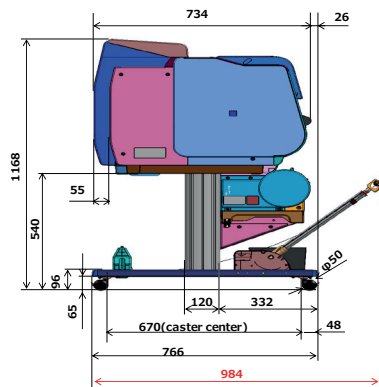

# DIMENSIONS & WEIGHT

imagePROGRAF TX-3200

## Main Unit + Roll Unit + Stand + Basket

Dimensions in mm

**Max. Dimensions with Stacker(W×D): 1,390 × 1,188 mm**  
**Max. Dimensions with Basket (W×D): 1,390 × 1,434 mm**

Weight	kg
Main Unit + Stand + Basket:	103
Main Unit + Roll Unit + Stand + Basket:	122
Main Unit + Roll Unit + Stand + Stacker:	134
Roll Unit:	19