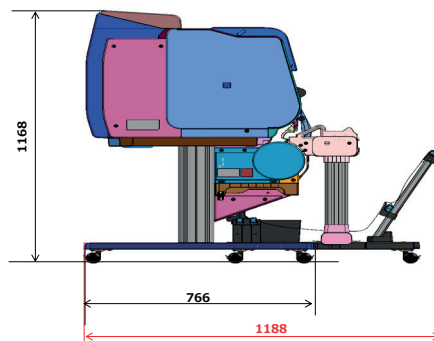

# DIMENSIONS & WEIGHT

imagePROGRAF TX-3200

## Main Unit + Roll Unit + Stand + Stacker

## Main Unit + Roll Unit + Stand + Basket

Dimensions in mm

**Max. Dimensions with Stacker(W×D): 1,390 × 1,188 mm**  
**Max. Dimensions with Basket (W×D): 1,390 × 1,434 mm**

Weight	kg
Main Unit + Stand + Basket:	103
Main Unit + Roll Unit + Stand + Basket:	122
Main Unit + Roll Unit + Stand + Stacker:	134
Roll Unit:	19